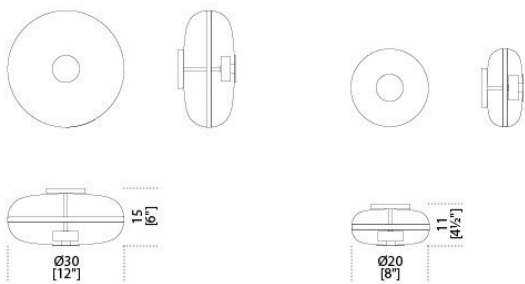

# Jolie Applique

Federica Biasi , 2019

Applique in cristallo soffiato a bocca. Dettagli metallici in ottone satinato. Luce LED.

Wall light in mouth blown glass. Satin brass metal details. LED light.

Dimensioni / Sizes  
Cm (Ø x H)  
20 x 11  
30 x 15

Inches (Ø x H)  
8" x 4½"  
12" x 6"

*Metallo / Metal*

*Ottone satinato*  
*Satin brass*

---