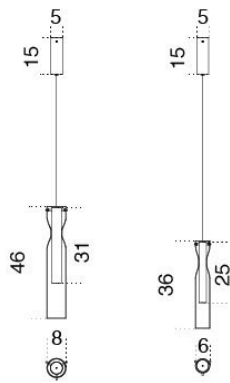

Epsilon Sola

Massimo Castagna
2017

Epsilon Sola

Massimo Castagna , 2017

Lampada a sospensione a LED (4 Watt).
Cilindri in cristallo sagomato a mano. Parti
metalliche in ottone lucido, satinato, brunito
a mano, cromato nero o ramato. In dotazione
cavo da 4mt.

Hanging lamp with LED light (4 Watt).
Handshaped glass cylinders. Bright, satin,
hand burnished, black chromed or coppered
brass metal parts. Supplied with 4mt long
cable.

Dimensioni / Sizes
Cm
Ø 6 x 36h S
Ø 8 x 46h L

LED 4W - led, 2700K

Inches
Ø 2½" x 14¾" h S
Ø 3¼" x 18¾" h L

Metallo / Metal

Cromo nero
Black chrome

Ottone lucido
Bright brass

Ottone satinato
Satin brass

Ottone brunito
a mano
Hand
burnished
brass

Ottone ramato
Coppered brass
