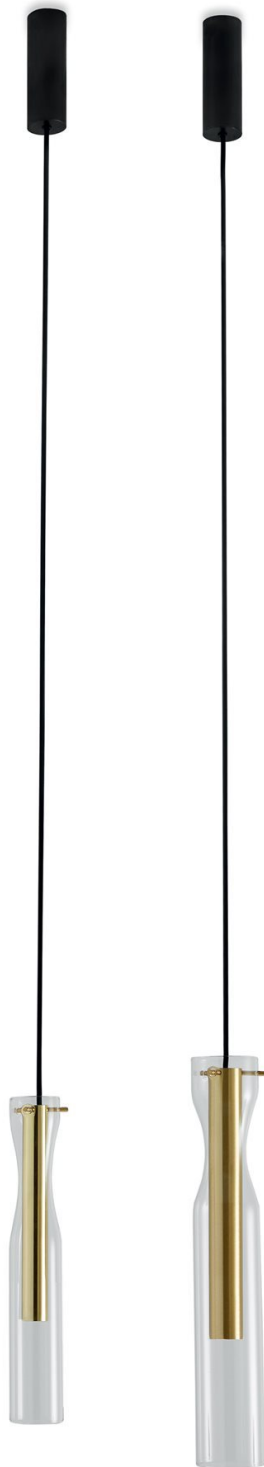

Epsilon Sola

Massimo Castagna
2017

Epsilon Sola

Massimo Castagna , 2017

Lampada a sospensione a LED (4 Watt).
Cilindri in cristallo sagomato a mano. Parti
metalliche in ottone lucido, satinato, brunito
a mano, cromato nero o ramato. In dotazione
cavo da 4mt.

Hanging lamp with LED light (4 Watt).
Handshaped glass cylinders. Bright, satin,
hand burnished, black chromed or coppered
brass metal parts. Supplied with 4mt long
cable.

Dimensioni / Sizes
Cm
Ø 6 x 36h S
Ø 8 x 46h L

LED 4W - led, 2700K

Inches
Ø 2½" x 14¾" h S
Ø 3¼" x 18¾" h L

Metallo / Metal

Cromo nero
Black chrome

Ottone lucido
Bright brass

Ottone satinato
Satin brass

Ottone brunito
a mano
Hand
burnished
brass

Ottone ramato
Coppered brass
