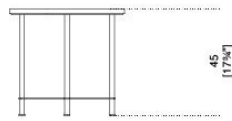

Dimensioni / Sizes

Cm

Ø 49 × 35h

Ø 49 × 45h

Inches

Ø 19½" × 14"h

Ø 19½" × 17¾"h