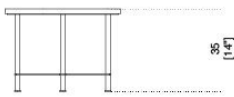

Dimensioni / Sizes

Cm

Ø 49 × 35h

Ø 49 × 45h

Inches

Ø 19½" × 14"h

Ø 19½" × 17¾"h