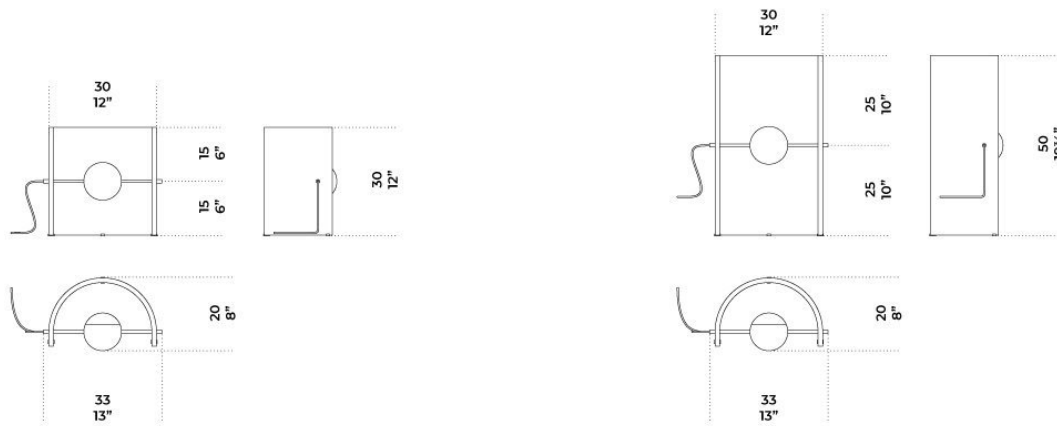


Bonfire (Stripes)

Studiopepe
2021

Bonfire (Stripes)

Studiopepe, 2021

Lampada a LED da tavolo in vetro fuso cannettato e curvato trasparente 10 mm, disponibile nei colori Cosmo, Calendula, Peonia, Mirto. Struttura metallica in finitura cromo nero. Cavo elettrico in seta nera 1,5 mt.

LED table lamp made of 10 mm thick molten ribbed and curved glass, available in the colours Cosmo, Calendula, Peonia, Mirto. Metal parts in black chrome. 1,5 meter long electric cable in black silk.

Dimensioni / Sizes
(W x D x H)
33 x 20 x 30
33 x 20 x 50

Inches (W x D x H)
13" x 8" x 12"
13" x 8" x 19 3/4"

Bonfire (Stripes)

Finiture / Finishes

Metallo / Metal

Cromo nero
Black chrome

Vetro / Glass

Cosmo (grigio)
Cosmo (grey)

Mirto (verde)
Mirto (green)