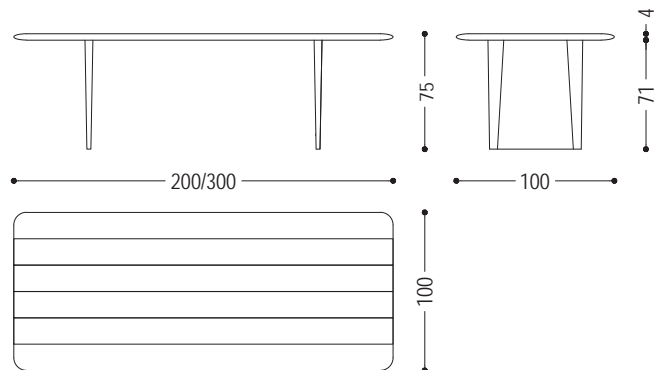

Enjoy being in touch with nature in the comfort of your own home, turning every outdoor area in a space to gaze at with fresh eyes.

CODE	SIZE	A7
VELA.TABLE.1.OUTDOOR	W.200 x D.100 x H.75	■
VELA.TABLE.2.OUTDOOR	W.220 x D.100 x H.75	■
VELA.TABLE.3.OUTDOOR	W.240 x D.100 x H.75	■
VELA.TABLE.4.OUTDOOR	W.260 x D.100 x H.75	■
VELA.TABLE.5.OUTDOOR	W.280 x D.100 x H.75	■
VELA.TABLE.6.OUTDOOR	W.300 x D.100 x H.75	■

AVAILABLE FINISHES

A7: cedar