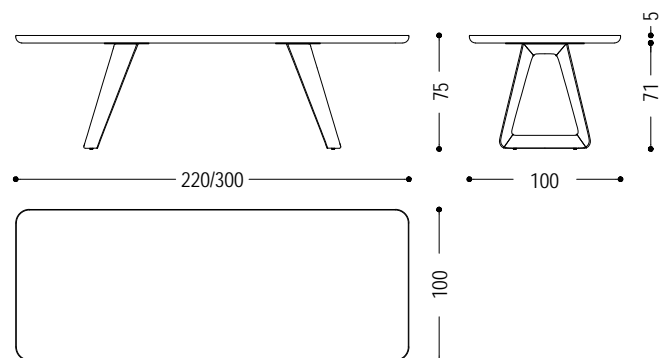

Table with solid wood top in glued lists and bevelled edges characterised by two legs made entirely of solid wood, whose refined geometry is designed by straight lines meeting curved lines and rounded corners.

CODE	SIZE	A1	A2	A4
SOSPIRO TABLE 1	W.220 x D.100 x H.75	■	■	■
SOSPIRO TABLE 2	W.240 x D.100 x H.75	■	■	■
SOSPIRO TABLE 3	W.260 x D.100 x H.75	■	■	■
SOSPIRO TABLE 4	W.280 x D.100 x H.75	■	■	■
SOSPIRO TABLE 5	W.300 x D.100 x H.75	■	■	■

AVAILABLE FINISHES:

A1: walnut without knots, walnut with knots

A2: oak without knots, oak with knots

A4: oak without knots pigmented: white milk, total black
oak with knots pigmented: white milk, total black