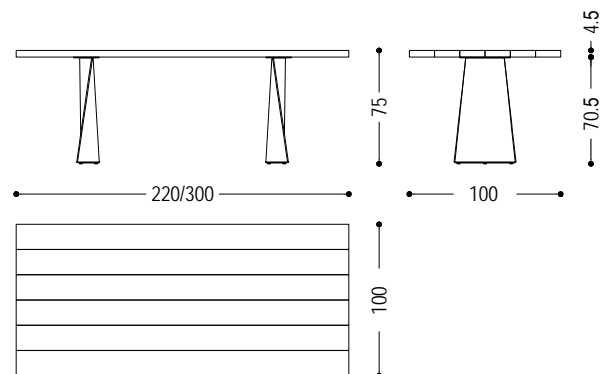

Outdoor version, in Lebanon cedar scented wood. Top in juxtaposed slats with bevelled edges. The shape of the base comes from an interplay of curved and straight lines that give it lightness.

CODE	SIZE	A7
SOLID SWING OUTDOOR 1	W.220 x D.100 x H.75	■
SOLID SWING OUTDOOR 2	W.240 x D.100 x H.75	■
SOLID SWING OUTDOOR 3	W.260 x D.100 x H.75	■
SOLID SWING OUTDOOR 4	W.280 x D.100 x H.75	■
SOLID SWING OUTDOOR 5	W.300 x D.100 x H.75	■

AVAILABLE FINISHES

A7: cedar