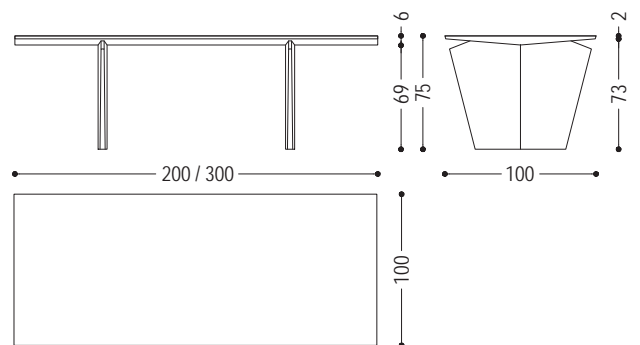

Table entirely in solid wood with top in glued lists and thinned sides. The design is reminiscent of the processing of carving, as if wooden blocks were carved and finished to obtain the final shape.

CODE	SIZE	A1	A2	A4
NAVALIA 1	W.200 x D.100 x H.75	■	■	■
NAVALIA 2	W.220 x D.100 x H.75	■	■	■
NAVALIA 3	W.240 x D.100 x H.75	■	■	■
NAVALIA 4	W.260 x D.100 x H.75	■	■	■
NAVALIA 5	W.280 x D.100 x H.75	■	■	■
NAVALIA 6	W.300 x D.100 x H.75	■	■	■

AVAILABLE FINISHES:

- **A1:** walnut without knots, walnut with knots
- **A2:** oak without knots, oak with knots, cherry
- **A4:** oak without knots pigmented: white milk, total black
  oak with knots pigmented: white milk, total black