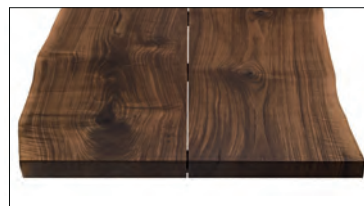

AVAILABLE FINISHES:

A1: walnut with knots

A2: oak with knots

A4: oak without knots pigmented: white milk
oak with knots pigmented: white milk, total black

B2: lacquered iron: iron dust, RAL (only selected colours)

B3: lacquered iron matt brushed effect: aged bronze, stainless steel, titanium

DETAIL: TOP IN TWO PLANKS

WOOD

A1

walnut with knots

A2

oak with knots

A4

oak without knots pigmented:
white milk

oak with knots pigmented:
white milk

oak with knots pigmented:
total black

IRON

B2

lacquered iron:
iron dust

ferro laccato:
RAL - 1013_OYSTER WHITE

ferro laccato:
RAL - 3020_TRAFFIC RED

ferro laccato:
RAL - 9010_PURE WHITE

ferro laccato:
RAL - 9016_TRAFFIC WHITE

NATURA PLANK | AVAILABLE FINISHES

B3

lacquered iron, matt brushed effect:
aged bronze

lacquered iron, matt brushed effect:
stainless steel