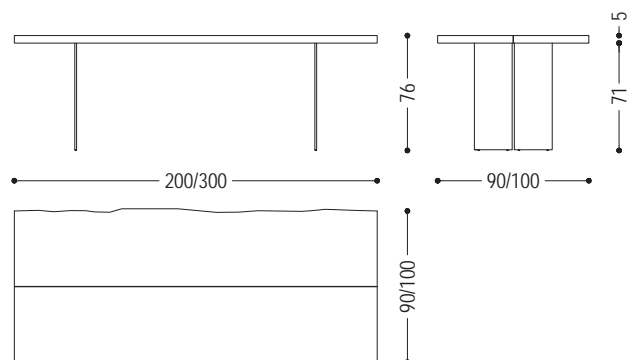

Table with top in solid wood, consisting of two single planks with natural sides and middle gap, in combination with iron legs having a central gap.

CODE	SIZE	BASE	A1	A2	A4
NATURA PLANK 1	W.200 x D.90/100 x H.76	B2	■	■	■
		B3	■	■	■
NATURA PLANK 2	W.220 x D.90/100 x H.76	B2	■	■	■
		B3	■	■	■
NATURA PLANK 3	W.240 x D.90/100 x H.76	B2	■	■	■
		B3	■	■	■
NATURA PLANK 4	W.260 x D.90/100 x H.76	B2	■	■	■
		B3	■	■	■
NATURA PLANK 5	W.280 x D.90/100 x H.76	B2	■	■	■
		B3	■	■	■
NATURA PLANK 6	W.300 x D.90/100 x H.76	B2	■	■	■
		B3	■	■	■

B3: lacquered iron matt brushed effect: aged bronze, stainless steel, titanium

DETAIL: TOP IN TWO PLANKS

WOOD

A1

walnut with knots

A2

oak with knots

A4