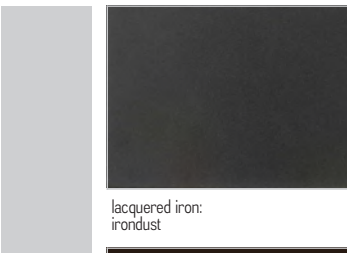

**AVAILABLE FINISHES:**

- A1:** walnut with knots
- A2:** oak with knots
- A4:** oak without knots pigmented: white milk  
oak with knots pigmented: white milk, total black
- B2:** lacquered iron: iron dust, RAL (only selected colours)
- B3:** lacquered iron matt brushed effect: aged bronze, stainless steel, titanium

DETAIL: TOP WITH NATURAL SIDES

WOOD

IRON

# NATURA NATURAL SIDES | AVAILABLE FINISHES

---

B3

lacquered iron, matt brushed effect:  
aged bronze

lacquered iron, matt brushed effect:  
stainless steel

lacquered iron, matt brushed effect:  
titanium