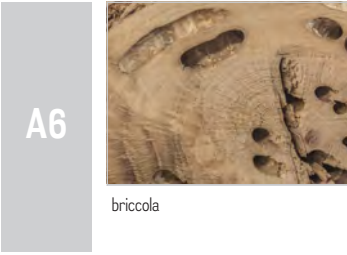

Table with top made of solid Briccola planks, not glued, with natural sides. The base is composed of iron legs with a central gap.

| CODE               | SIZE                 | BASE | A6 |
|--------------------|----------------------|------|----|
| NATURA BRICCOLA1   | W.160 x D.90 x H.76  | B2   | ■  |
|                    |                      | B3   | ■  |
| NATURA BRICCOLA2   | W.180 x D.90 x H.76  | B2   | ■  |
|                    |                      | B3   | ■  |
| NATURA BRICCOLA3.1 | W.200 x D.100 x H.76 | B2   | ■  |
|                    |                      | B3   | ■  |
| NATURA BRICCOLA4   | W.220 x D.100 x H.76 | B2   | ■  |
|                    |                      | B3   | ■  |
| NATURA BRICCOLA5   | W.240 x D.100 x H.76 | B2   | ■  |
|                    |                      | B3   | ■  |
| NATURA BRICCOLA6   | W.260 x D.100 x H.76 | B2   | ■  |
|                    |                      | B3   | ■  |
| NATURA BRICCOLA7   | W.280 x D.100 x H.76 | B2   | ■  |
|                    |                      | B3   | ■  |
| NATURA BRICCOLA8   | W.300 x D.100 x H.76 | B2   | ■  |
|                    |                      | B3   | ■  |

**AVAILABLE FINISHES:**

- A6:** briccola
- B2:** lacquered iron: iron dust, RAL (only selected colours)
- B3:** lacquered iron matt brushed effect: aged bronze, stainless steel, titanium

WOOD

IRON