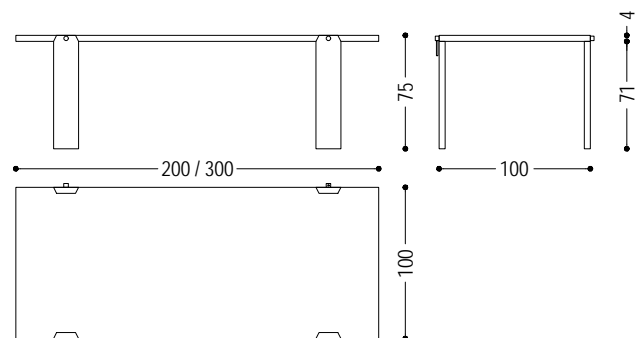

Table entirely in solid wood with top in glued lists whose shape is inspired by traditional carpentry, evoking the style of a carpenter's bench.

CODE	SIZE	A1	A2	A4
MORSO 1	W.200 x D.100 x H.75	■	■	■
MORSO 2	W.220 x D.100 x H.75	■	■	■
MORSO 3	W.240 x D.100 x H.75	■	■	■
MORSO 4	W.260 x D.100 x H.75	■	■	■
MORSO 5	W.280 x D.100 x H.75	■	■	■
MORSO 6	W.300 x D.100 x H.75	■	■	■

AVAILABLE FINISHES:

A1: walnut without knots, walnut with knots

A2: oak without knots, oak with knots, cherry

A4: oak without knots pigmented: white milk, total black
oak with knots pigmented: white milk, total black