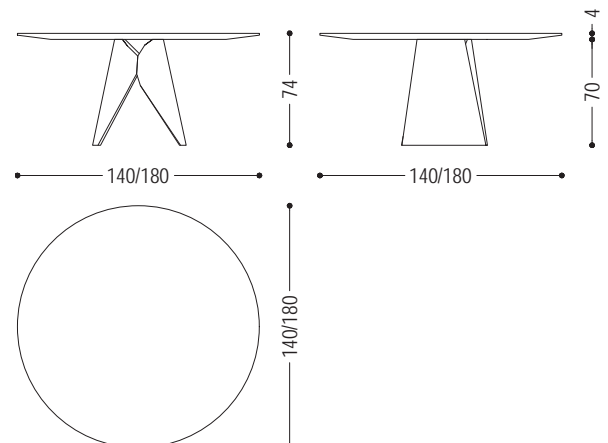

Table made entirely in solid wood, characterized by a round top in glued lists and two big legs with a geometric shape.

CODE	SIZE	A1	A2	A4
MIYA1	Ø 140 x H.74	■	■	■
MIYA2	Ø 160 x H.74	■	■	■
MIYA3	Ø 180 x H.74	■	■	■

AVAILABLE FINISHES:

A1: walnut with knots

A2: oak with knots

A4: oak without knots pigmented: white milk

oak with knots pigmented: white milk, total black