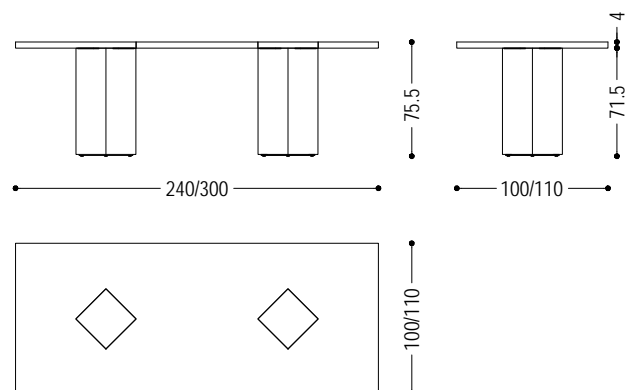

Table with a solid wood top with glued slats, characterized by its exposed legs, intersecting with the top, made from tree trunk sections, and rotated to a 45° angle.

CODE	SIZE	A1	A2
JUNIOR B 1	W.240 x D.100 x H.75,5	■	■
JUNIOR B 2	W.240 x P.110 x H.75,5	■	■
JUNIOR B 3	W.260 x D.100 x H.75,5	■	■
JUNIOR B 4	W.260 x P.110 x H.75,5	■	■
JUNIOR B 5	W.280 x D.100 x H.75,5	■	■
JUNIOR B 6	W.280 x P.110 x H.75,5	■	■
JUNIOR B 7	W.300 x D.100 x H.75,5	■	■
JUNIOR B 8	W.300 x P.110 x H.75,5	■	■

AVAILABLE FINISHES

A1: walnut with knots

A2: oak with knots