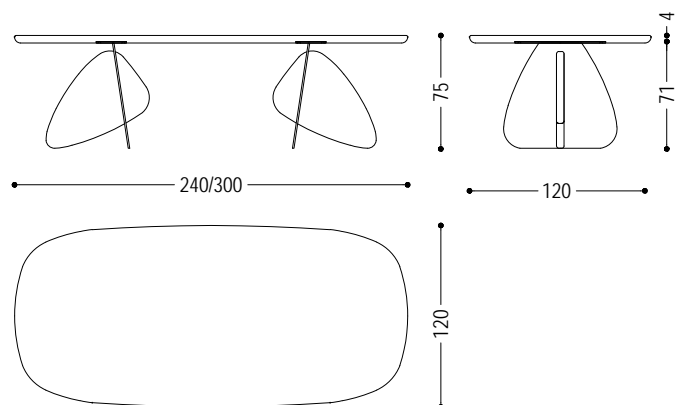

Table with a solid wood top with glued slats, with rounded corners, characterized by two legs, each composed of two volumes with soft contours, one in iron and the other in wood, meeting to create a game of intersections inspired by the shapes that can be found in untouched natural environments.

CODE	SIZE	BASE	A1	A2	A4
CROSS 1	W.240 x D.120 x H.75	B2	■	■	■
		B3	■	■	■
CROSS 2	W.260 x D.120 x H.75	B2	■	■	■
		B3	■	■	■
CROSS 3	W.280 x D.120 x H.75	B2	■	■	■
		B3	■	■	■
CROSS 4	W.300 x D.120 x H.75	B2	■	■	■
		B3	■	■	■

AVAILABLE FINISHES

- **A1:** walnut without knots, walnut with knots
- **A2:** oak without knots, oak with knots, cherry
- **A4:** oak without knots pigmented: white milk, total black
  oak with knots pigmented: white milk, total black
- **B2:** lacquered iron: iron dust, RAL (only selected colours)
- **B3:** lacquered iron matt brushed effect: aged bronze, stainless steel, titanium