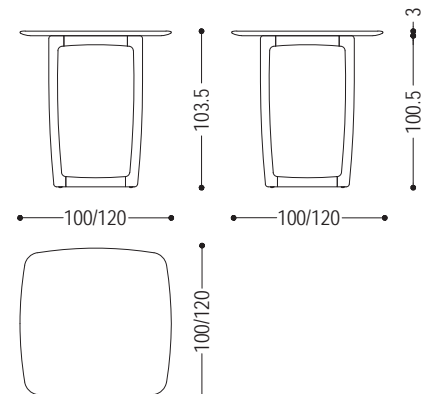

Bar table with structure in turned solid wood, assembled and smoothed by hand, with square-shaped base combined with a wooden top with rounded and protruding edges.

CODE	SIZE	A1	A2
BUNGALOW BAR TABLE 1 W	W.100 x D.100 x H.103.5	■	■
BUNGALOW BAR TABLE 2 W	W.120 x D.120 x H.103.5	■	■

AVAILABLE FINISHES:

A1: walnut without knots

A2: oak without knots