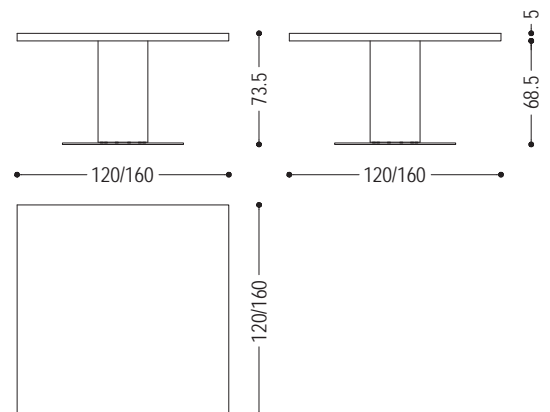

Table made entirely in solid wood, with square top. Central leg composed of glued lists and empty inside, with floor plate in iron.

CODE	SIZE	PLATE	A1	A2	A4
NAT-BOSSBASICQUADRO 3	W.120 x D.120 x H.73,5	B2	■	■	■
		B3	■	■	■
NAT-BOSSBASICQUADRO4	W.140 x D.140 x H.73,5	B2	■	■	■
		B3	■	■	■
NAT-BOSSBASICQUADRO 5	W.160 x D.160 x H.73,5	B2	■	■	■
		B3	■	■	■

AVAILABLE FINISHES:

A1: walnut without knots, walnut with knots

A2: oak without knots, oak with knots, cherry

A4: oak without knots pigmented: white milk, total black
oak with knots pigmented: white milk, total black

B2: lacquered iron: iron dust, RAL (only selected colours)

B3: lacquered iron matt brushed effect: aged bronze, stainless steel, titanium