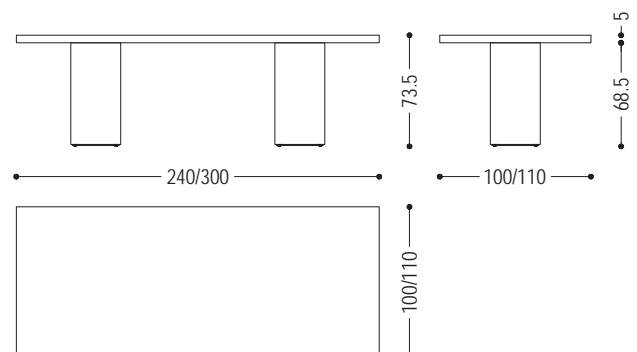

Table made entirely in solid wood, with two legs composed of glued lists and empty inside.

CODE	SIZE	A1	A2	A4
NAT-TAVBOSS BASIC 1	W.240 x D.100 x H.73,5	■	■	■
NAT-TAVBOSS BASIC 5	W.240 x D.110 x H.73,5	■	■	■
NAT-TAVBOSS BASIC 2	W.260 x D.100 x H.73,5	■	■	■
NAT-TAVBOSS BASIC 6	W.260 x D.110 x H.73,5	■	■	■
NAT-TAVBOSS BASIC 3	W.280 x D.100 x H.73,5	■	■	■
NAT-TAVBOSS BASIC 7	W.280 x D.110 x H.73,5	■	■	■
NAT-TAVBOSS BASIC 4	W.300 x D.100 x H.73,5	■	■	■
NAT-TAVBOSS BASIC 8	W.300 x D.110 x H.73,5	■	■	■

AVAILABLE FINISHES:

A1: walnut without knots, walnut with knots

A2: oak without knots, oak with knots, cherry

A4: oak without knots pigmented: white milk, total black
oak with knots pigmented: white milk, total black