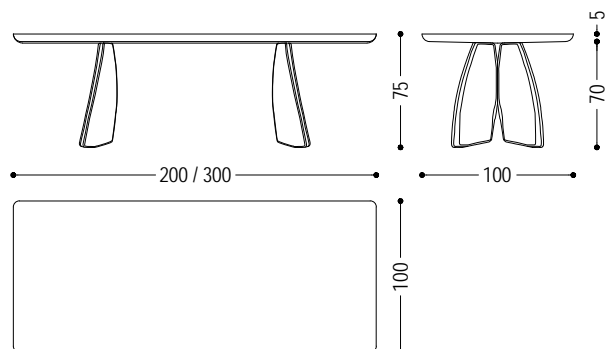

Table entirely made of solid wood, with top in glued lists and rounded sides. The shape of the base plays with curves and symmetries that give it an idea of lightness.

CODE	SIZE	A1	A2	A4
ALTER EGO 1	W.200 x D.100 x H.75	■	■	■
ALTER EGO 2	W.220 x D.100 x H.75	■	■	■
ALTER EGO 3	W.240 x D.100 x H.75	■	■	■
ALTER EGO 4	W.260 x D.100 x H.75	■	■	■
ALTER EGO 5	W.280 x D.100 x H.75	■	■	■
ALTER EGO 6	W.300 x D.100 x H.75	■	■	■

AVAILABLE FINISHES:

- **A1:** walnut without knots, walnut with knots
- **A2:** oak without knots, oak with knots, cherry
- **A4:** oak without knots pigmented: white milk, total black
  oak with knots pigmented: white milk, total black