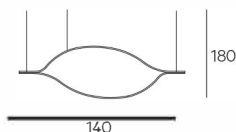

Sviluppo standard 70.75 in

DIMENSIONI

SINGOLA 55" 18W 1414Lm 3000k
SINGOLA 70.75" 24W 1897Lm 3000k
SINGOLA 78.75" 27W 2127Lm 3000k
COPPIA 55" 36W 2829Lm 3000k
COPPIA 70.75" 48W 3795Lm 3000k
COPPIA 78.75" 55W 4255Lm 3000k

H-Silver

Burnished Brass

Tape Light . Single A

Tape Light . Single B

Tape Light . Single C

Tape Light . Pair A

Tape Light . Pair B

Tape Light . Pair C