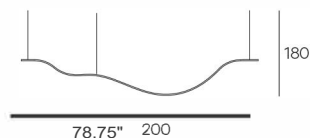

Sviluppo standard 70.75 in

DIMENSIONI

SINGOLA 55" 18W 1414Lm 3000k
SINGOLA 70.75" 24W 1897Lm 3000k
SINGOLA 78.75" 27W 2127Lm 3000k
COPPIA 55" 36W 2829Lm 3000k
COPPIA 70.75" 48W 3795Lm 3000k
COPPIA 78.75" 55W 4255Lm 3000k

H-Silver

Burnished Brass

Tape Light . Single A

Tape Light . Single B

Tape Light . Single C

Tape Light . Pair A

Tape Light . Pair B

Tape Light . Pair C