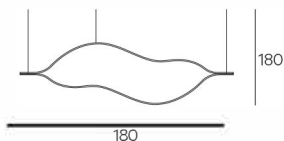

Sviluppo standard 70.75 in

DIMENSIONI

SINGOLA 55" 18W 1414Lm 3000k
SINGOLA 70.75" 24W 1897Lm 3000k
SINGOLA 78.75" 27W 2127Lm 3000k
COPPIA 55" 36W 2829Lm 3000k
COPPIA 70.75" 48W 3795Lm 3000k
COPPIA 78.75" 55W 4255Lm 3000k

H-Silver

Burnished Brass

Tape Light . Single A

Tape Light . Single B

Tape Light . Single C

Tape Light . Pair A

Tape Light . Pair B

Tape Light . Pair C