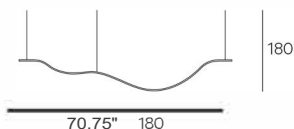

Sviluppo standard 70.75 in

DIMENSIONI

SINGOLA 55" 18W 1414Lm 3000k
SINGOLA 70.75" 24W 1897Lm 3000k
SINGOLA 78.75" 27W 2127Lm 3000k
COPPIA 55" 36W 2829Lm 3000k
COPPIA 70.75" 48W 3795Lm 3000k
COPPIA 78.75" 55W 4255Lm 3000k

H-Silver

Burnished Brass

Tape Light . Single A

Tape Light . Single B

Tape Light . Single C

Tape Light . Pair A

Tape Light . Pair B

Tape Light . Pair C