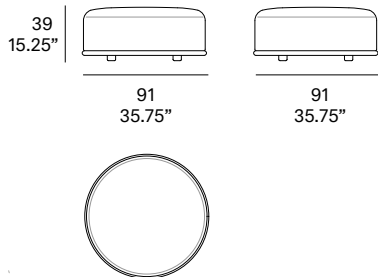

Shipment details

Qty	1 ottoman (1 box)
Volume	0,34 m ³ / 12 ft ³
Gross weight	19 kg / 41.9 lb
Net weight	15,5 kg / 34.2 lb
Box dimensions (approx.)	92 x 92 x 40 cm 36.25" x 36.25" x 15.75"
Item dimensions (width x depth x height)	91 x 91 x 39 cm 35.75" x 35.75" x 15.25"
COM (1, 40 - 1,50 m / 54"-59")	cushion: 2,8 m / 3.1 yd