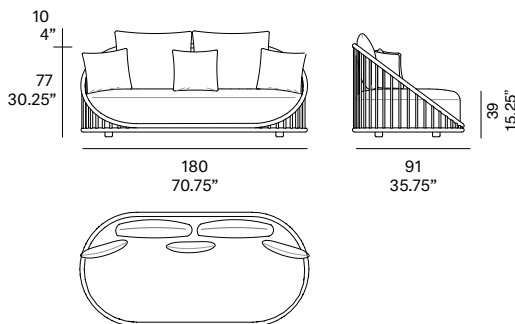

indoor

Cask Loveseat / sofá 2 plazas

NORM Architects, 2021

T092 B

Loveseat with structure made of peeled and tinted natural rattan of 34 mm/1.34" diameter. Backrest manufactured in peeled and tinted natural rattan of 20 mm/0.79" diameter. Finished with a three step water-based coating (dye, base coat and top coat) highly resistant to solar radiation thanks to UV filters. Possibility of customization through a wide variety of high performance technical fabrics. Protective caps with removable plastic-felt inserts. 3 loose cushions 45x45 cm/17.75"x 17.75" included.

Shipment details

Qty	1 sofa (1 box)
Volume	1,44 m ³ / 50.9 ft ³
Gross weight	54 kg / 119 lb
Net weight	46 kg / 101.4 lb
Box dimensions (approx.)	185 x 97 x 80 cm 72.75" x 38.25" x 31.5"
Item dimensions (width x depth x height)	180 x 91 x 77 cm 70.75" x 35.75" x 30.25"
COM (1, 40 - 1,50 m / 54"-59")	cushions: 6 m / 6.6 yd loose cushions: 1,5 m / 1.6 yd