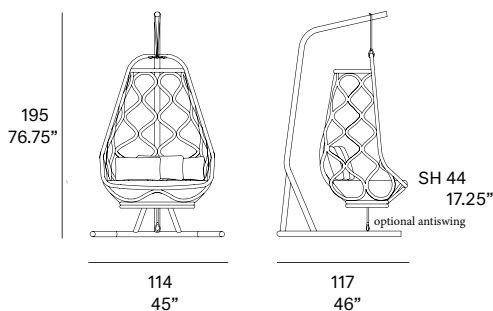

indoor

Nautica

Swing chair with base / columpio con base

MUT Design, 2012

T061

Swing chair with base with structure made of peeled and tinted natural rattan 34 mm/1.33" in diameter. Backrest manufactured in peeled and tinted natural rattan 24 mm/0.94" in diameter. Finished with a three step coating (dye, base coat and top coat) highly resistant to solar radiation thanks to UV filters. Cushion upholstered in natural or faux leather, virgin wool fabrics, velvet and polypropylene. Braided polyester rope with 14 mm/0.55" in diameter is provided to hang the swing chair. Optional anti-swing (braided polyester rope + carabiner). Base manufactured in aluminum tube with 45 mm/1.77" of section. Adjustable plastic caps.

Shipment details

Qty	1 swing chair + 1 base (1 box)
Volume	2,6 m3 / 91.8 ft3
Gross weight	56 kg / 123 lb
Net weight	40 kg / 88 lb
Item dimensions (width x depth x height)	117 x 114 x 195 cm 37.5" x 30" x 51.5"
COM	1,80 + 1,5 m / 1.90 yd + 1.60 yd (1, 40 - 1,50 m / 54"-59")