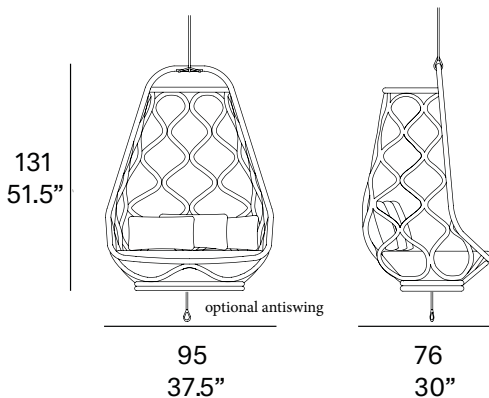

Awards

reddot award 2014
winner