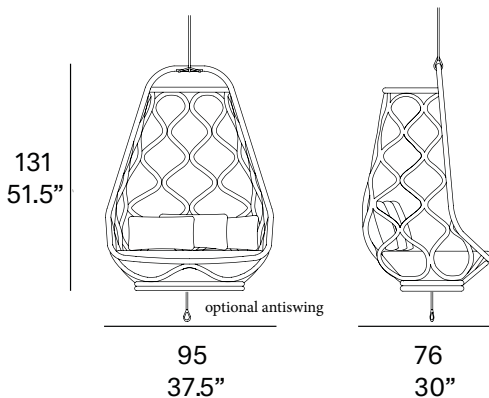

# Nautica Swing chair / columpio

MUT Design, 2012

T060

Swing chair with structure made of peeled and tinted natural rattan 34 mm/1.33" in diameter. Backrest manufactured in peeled and tinted natural rattan 24 mm/0.94" in diameter. Finished with a three step coating (dye, base coat and top coat) highly resistant to solar radiation thanks to UV filters. Cushion upholstered in natural or faux leather, virgin wool fabrics, velvet and polypropylene. Braided polyester rope with 14 mm/0.55" of section is provided to hang the swing chair. Optional anti-swing (braided polyester rope + carabiner). Base manufactured in aluminum tube with 45 mm/1.77" of section. Adjustable plastic caps.

## Shipment details

Qty	1 armchair (1 box)
Volume	1,04 m3 / 36.73 ft3
Gross weight	19 kg / 42 lb
Net weight	14 kg / 31 lb
Item dimensions (width x depth x height)	117 x 114 x 195 cm 37.5" x 30" x 51.5"
COM (1, 40 - 1,50 m / 54"-59")	1,80 + 1,5 m / 1.90 yd + 1.60 yd