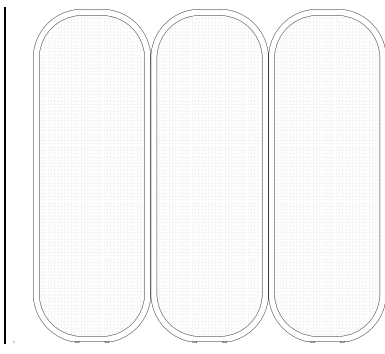

Shipment details

Qty	1 room divider (1 box)
Volume	0,19 m3 / 6.71 ft3
Gross weight	28 kg / 62 lb
Net weight	24 kg / 53 lb
Item dimensions (width x depth x height)	60 x 3,5 x 168 cm 23.5" x 1.5" x 66.25"

168
66.25"