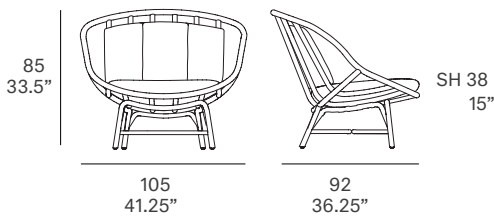

indoor

Armadillo Armchair / sillón

MUT Design, 2020

T030

Armchair with structure made of peeled and tinted natural rattan 34 mm/1.34" in diameter. Seat and backrest manufactured in peeled and tinted natural rattan 32 mm/1.26" in diameter. Finished with a three step coating (dye, base coat and top coat) highly resistant to solar radiation thanks to UV filters. Cushion with upholstery available in faux leather, virgin wool fabrics, velvet and polypropylene. Protective caps with removable plastic-felt inserts.

Shipment details

Qty	1 armchair (1 box)
Volume	1,1 m ³ / 38.85 ft ³
Gross weight	22 kg / 48.5 lb
Net weight	13 kg / 28.75 lb
Item dimensions (width x depth x height)	105x 92 x 85 cm 41.25" x 36.25" x 33.5"
COM (1, 40 - 1,50 m / 54"-59")	cushions: 3 m / 3.9 yd