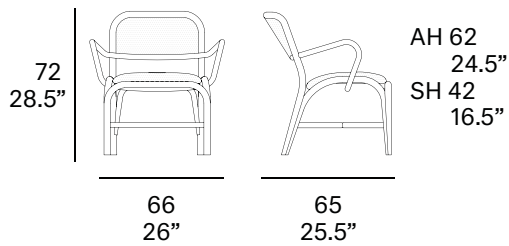

Shipment details

Qty	1 armchair (1 box)
Volume	0,35 m3 / 12.36 ft3
Gross weight	13 kg / 24 lb
Net weight	9 kg / 15 lb
Item dimensions (width x depth x height)	66 x 65 x 72 cm 26" x 25.5" x 28.5"
COM (1, 40 - 1,50 m / 54"-59")	1,00 m / 1.09 yd