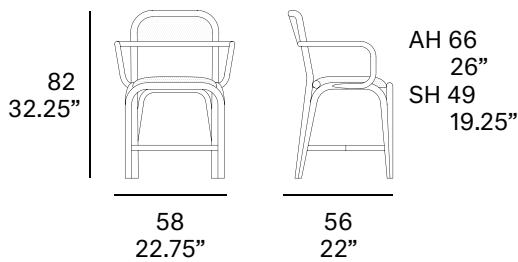

### Shipment details

Qty	1 dining armchair (1 box)
Volume	0,28 m3 / 9.89 ft3
Gross weight	12 kg / 26 lb
Net weight	8 kg / 18 lb
Item dimensions (width x depth x height)	58 x 56 x 82 cm 22.75" x 22" x 32.25"
COM (1, 40 - 1,50 m / 54"-59")	1,00 m / 1.09 yd