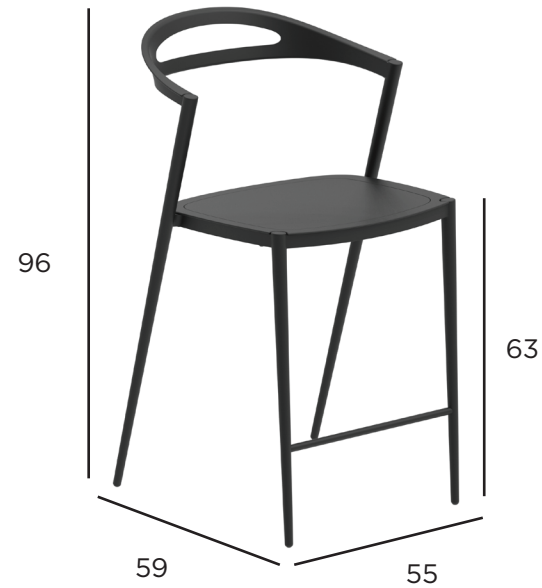

# STYLETTO BAR CHAIR

REF:  
STY43CH...

CASA  
DESIGN  
GROUP

## COATED ALUMINIUM FRAME