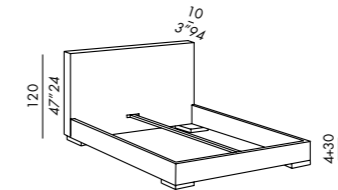

letto - bed STONE PLUS

piano ortopedico
orthopaedic base