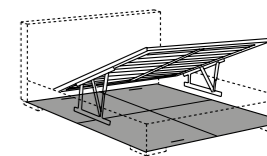

- 110 x 215 (materasso - mattress 100 x 200)
- 150 x 215 (materasso - mattress 140 x 200)
- 170 x 215 (materasso - mattress 160 x 200)
- 190 x 215 (materasso - mattress 180 x 200)
- 210 x 215 (materasso - mattress 200 x 200)
- queen - 163 x 218 . 64" x 86" (materasso - mattress 153 x 203)
- king - 203 x 218 . 80" x 86" (materasso - mattress 193 x 203)

**letto - bed STONE**

**letto - bed STONE PLUS**

piano ortopedico  
orthopaedic base

rete elite  
elite slatted base

rete elite MM  
elite MM slatted base

rete elite ME  
elite ME slatted base

sommier a molle  
spring bases