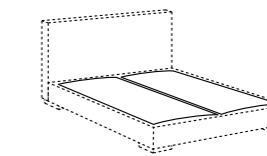

- 110 x 215 (materasso - mattress 100 x 200)
- 150 x 215 (materasso - mattress 140 x 200)
- 170 x 215 (materasso - mattress 160 x 200)
- 190 x 215 (materasso - mattress 180 x 200)
- 210 x 215 (materasso - mattress 200 x 200)
- queen - 163 x 218 . 64" x 86" (materasso - mattress 153 x 203)
- king - 203 x 218 . 80" x 86" (materasso - mattress 193 x 203)

**letto - bed STONE**

**letto - bed STONE PLUS**

piano ortopedico  
orthopaedic base

rete elite  
elite slatted base

rete elite MM  
elite MM slatted base

rete elite ME  
elite ME slatted base

sommier a molle  
spring bases