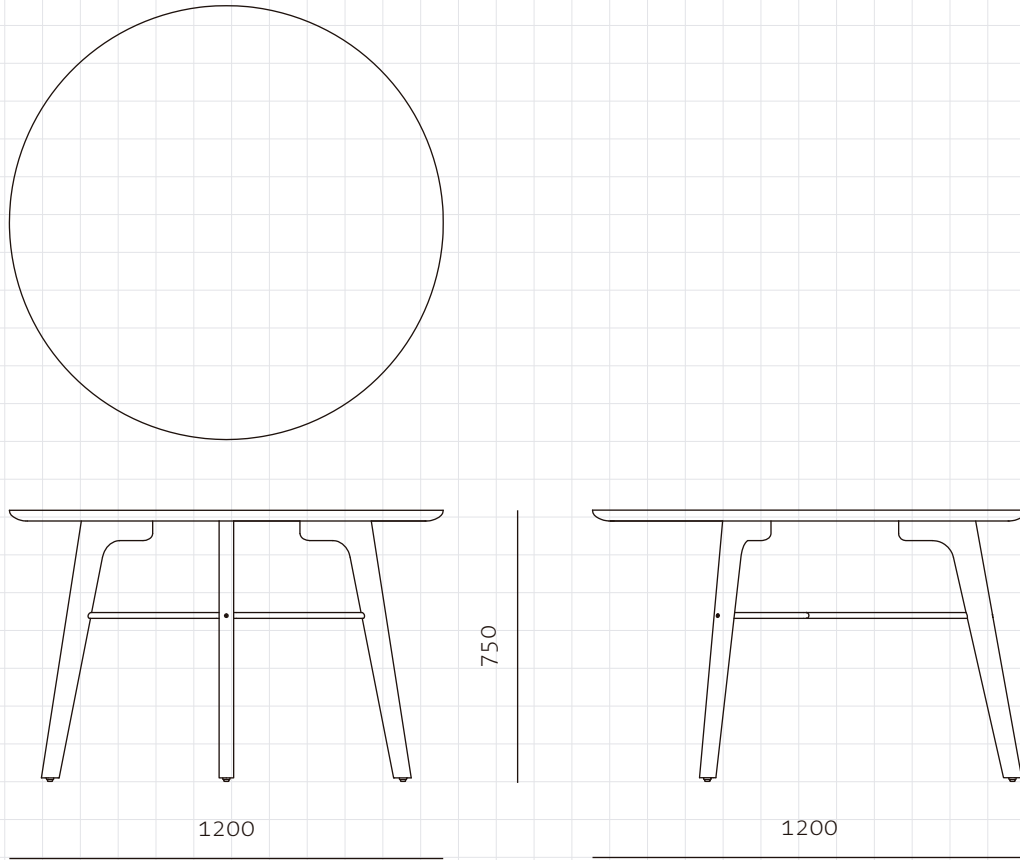

Utility Dining Table C1200

CODE

UT-T420-1200

DIMENSIONS

D1200 x H750mm

NET WEIGHT

30 kg

ENVIRONMENT

Indoor

MATERIALS

Solid wood legs, Veneer laminate top, Stainless steel brass finish

*Please refer to website or contact your local representative for complete material swatches.

SHIPPING

Package	Knock Down		
Package Qty	1 pcs/box		
Packaging	Measurement (mm)	Volume (cbm)	Gross Weight (kg)
Carton	W1280 x D1280 x H190	0.31	38
Crate	W1320 x D1320 x H300	0.52	68.2
Wood	W1320 x D1320 x H300	0.52	68.2