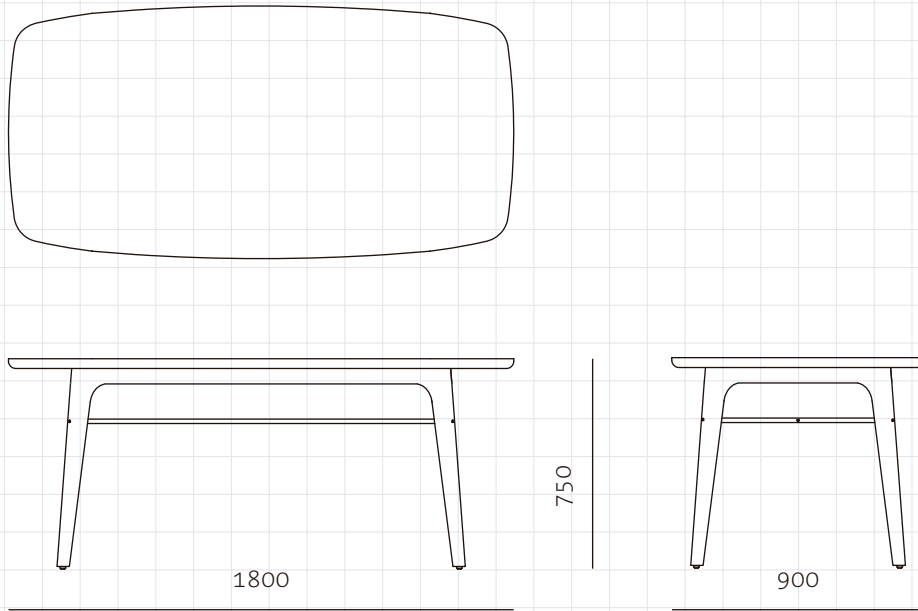

Utility Dining Table W1800

CODE

UT-T410-1800

DIMENSIONS

W1800 x D900 x H750mm

NET WEIGHT

52 kg

ENVIRONMENT

Utility Dining Table W2100

CODE	UT-T410-2100																								
DIMENSIONS	W2100 x D900 x H750mm																								
NET WEIGHT	62.5 kg																								
ENVIRONMENT	Indoor																								
MATERIALS	Solid wood legs and drawers, Veneer laminate top, Stainless steel brass finish *Please refer to website or contact your local representative for complete material swatches.																								
SHIPPING	<table><tr><td>Package</td><td>Knock Down</td><td></td><td></td></tr><tr><td>Package Qty</td><td>1 pcs/box</td><td></td><td></td></tr><tr><td>Packaging</td><td>Measurement (mm)</td><td>Volume (cbm)</td><td>Gross Weight (kg)</td></tr><tr><td>Carton</td><td>W2180 x D980 x H170</td><td>0.36</td><td>68.5</td></tr><tr><td>Crate</td><td>W2220 x D1020 x H280</td><td>0.63</td><td>107</td></tr><tr><td>Wood</td><td>W2220 x D1020 x H280</td><td>0.63</td><td>107</td></tr></table>	Package	Knock Down			Package Qty	1 pcs/box			Packaging	Measurement (mm)	Volume (cbm)	Gross Weight (kg)	Carton	W2180 x D980 x H170	0.36	68.5	Crate	W2220 x D1020 x H280	0.63	107	Wood	W2220 x D1020 x H280	0.63	107
Package	Knock Down																								
Package Qty	1 pcs/box																								
Packaging	Measurement (mm)	Volume (cbm)	Gross Weight (kg)																						
Carton	W2180 x D980 x H170	0.36	68.5																						
Crate	W2220 x D1020 x H280	0.63	107																						
Wood	W2220 x D1020 x H280	0.63	107																						

UTILITY COLLECTION

BY NERI&HU

Utility Dining Table W2400

CODE

UT-T410-2400

DIMENSIONS

W2400 x D1000 x H750mm

NET WEIGHT