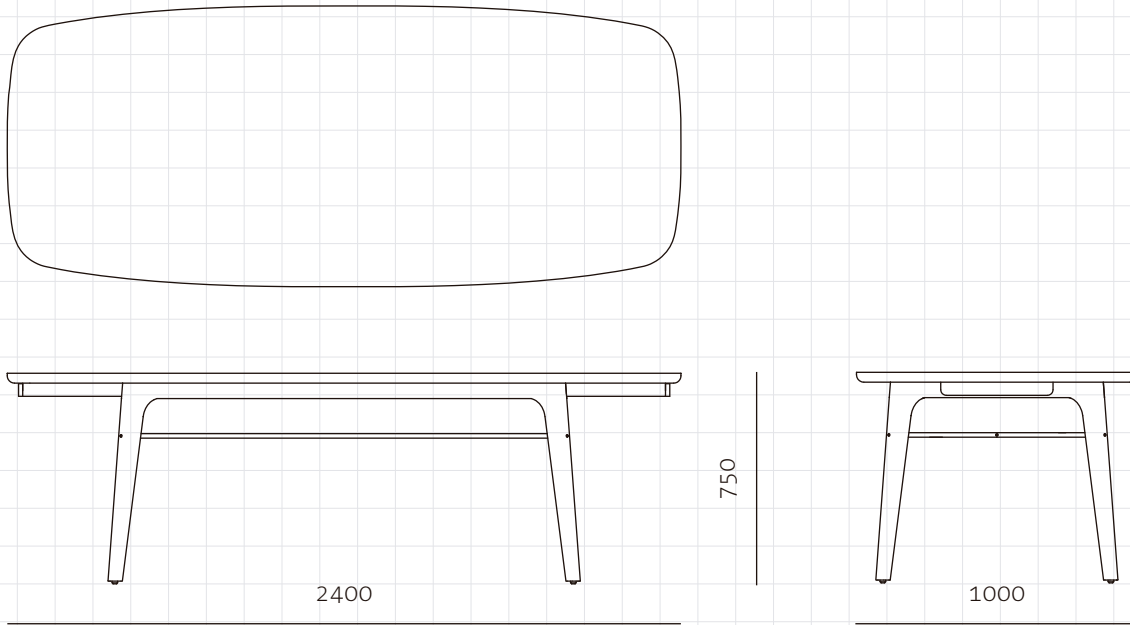

Utility Dining Table W1800

CODE

UT-T410-1800

DIMENSIONS

W1800 x D900 x H750mm

NET WEIGHT

52 kg

ENVIRONMENT

Utility Dining Table W2100

CODE	UT-T410-2100																								
DIMENSIONS	W2100 x D900 x H750mm																								
NET WEIGHT	62.5 kg																								
ENVIRONMENT	Indoor																								
MATERIALS	Solid wood legs and drawers, Veneer laminate top, Stainless steel brass finish *Please refer to website or contact your local representative for complete material swatches.																								
SHIPPING	<table><tr><td>Package</td><td>Knock Down</td><td></td><td></td></tr><tr><td>Package Qty</td><td>1 pcs/box</td><td></td><td></td></tr><tr><td>Packaging</td><td>Measurement (mm)</td><td>Volume (cbm)</td><td>Gross Weight (kg)</td></tr><tr><td>Carton</td><td>W2180 x D980 x H170</td><td>0.36</td><td>68.5</td></tr><tr><td>Crate</td><td>W2220 x D1020 x H280</td><td>0.63</td><td>107</td></tr><tr><td>Wood</td><td>W2220 x D1020 x H280</td><td>0.63</td><td>107</td></tr></table>	Package	Knock Down			Package Qty	1 pcs/box			Packaging	Measurement (mm)	Volume (cbm)	Gross Weight (kg)	Carton	W2180 x D980 x H170	0.36	68.5	Crate	W2220 x D1020 x H280	0.63	107	Wood	W2220 x D1020 x H280	0.63	107
Package	Knock Down																								
Package Qty	1 pcs/box																								
Packaging	Measurement (mm)	Volume (cbm)	Gross Weight (kg)																						
Carton	W2180 x D980 x H170	0.36	68.5																						
Crate	W2220 x D1020 x H280	0.63	107																						
Wood	W2220 x D1020 x H280	0.63	107																						

UTILITY COLLECTION

BY NERI&HU

Utility Dining Table W2400

CODE

UT-T410-2400

DIMENSIONS

W2400 x D1000 x H750mm

NET WEIGHT