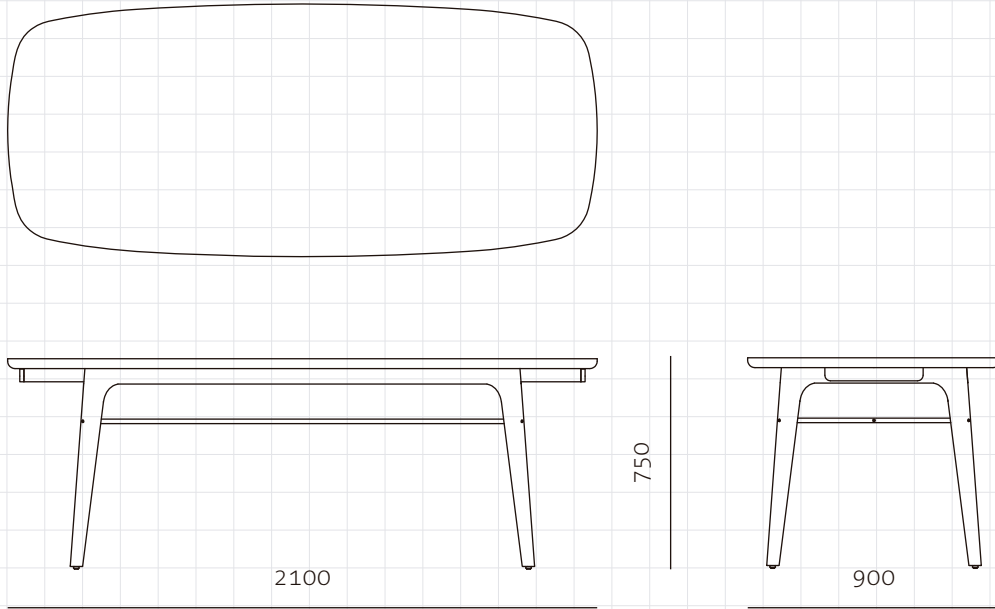

Utility Dining Table W1800

CODE

UT-T410-1800

DIMENSIONS

W1800 x D900 x H750mm

NET WEIGHT

52 kg

ENVIRONMENT

Utility Dining Table W2100

CODE	UT-T410-2100																								
DIMENSIONS	W2100 x D900 x H750mm																								
NET WEIGHT	62.5 kg																								
ENVIRONMENT	Indoor																								
MATERIALS	Solid wood legs and drawers, Veneer laminate top, Stainless steel brass finish *Please refer to website or contact your local representative for complete material swatches.																								
SHIPPING	<table><tr><td>Package</td><td>Knock Down</td><td></td><td></td></tr><tr><td>Package Qty</td><td>1 pcs/box</td><td></td><td></td></tr><tr><td>Packaging</td><td>Measurement (mm)</td><td>Volume (cbm)</td><td>Gross Weight (kg)</td></tr><tr><td>Carton</td><td>W2180 x D980 x H170</td><td>0.36</td><td>68.5</td></tr><tr><td>Crate</td><td>W2220 x D1020 x H280</td><td>0.63</td><td>107</td></tr><tr><td>Wood</td><td>W2220 x D1020 x H280</td><td>0.63</td><td>107</td></tr></table>	Package	Knock Down			Package Qty	1 pcs/box			Packaging	Measurement (mm)	Volume (cbm)	Gross Weight (kg)	Carton	W2180 x D980 x H170	0.36	68.5	Crate	W2220 x D1020 x H280	0.63	107	Wood	W2220 x D1020 x H280	0.63	107
Package	Knock Down																								
Package Qty	1 pcs/box																								
Packaging	Measurement (mm)	Volume (cbm)	Gross Weight (kg)																						
Carton	W2180 x D980 x H170	0.36	68.5																						
Crate	W2220 x D1020 x H280	0.63	107																						
Wood	W2220 x D1020 x H280	0.63	107																						

UTILITY COLLECTION

BY NERI&HU

Utility Dining Table W2400

CODE

UT-T410-2400

DIMENSIONS

W2400 x D1000 x H750mm

NET WEIGHT