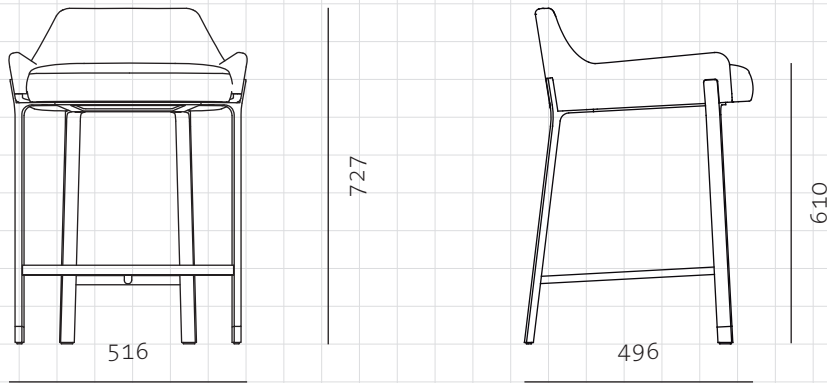

Blink Counter Stool SH610

CODE
DIMENSIONS

BL-S610-610
W516 x D496 x H727mm
Seating height: 610mm

NET WEIGHT
ENVIRONMENT
MATERIALS

9.0 kg
Indoor
Powder coated steel frame, Brass plated stainless steel, Upholstery
*Please refer to website or contact your local representative for complete material swatches.

SHIPPING

Package	Assembled		
Package Qty	1 pcs/box		
Packaging	Measurement (mm)	Volume (cbm)	Gross Weight (kg)
Carton	W560 x D540 x H780	0.24	13.0
Crate	W600 x D580 x H890	0.31	23.0
Wood	W600 x D580 x H890	0.31	30.5