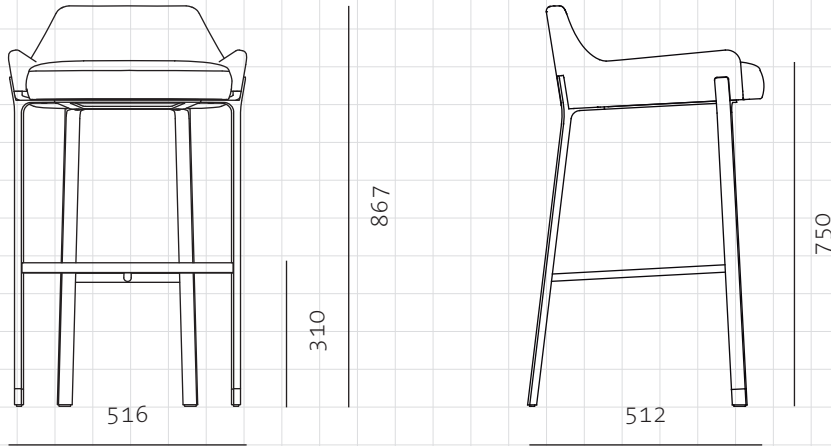

Blink Bar Stool SH750

CODE
DIMENSIONS

BL-S610-750
W516 x D512 x H867mm
Seating height: 750mm

NET WEIGHT
ENVIRONMENT
MATERIALS

9.5 kg
Indoor
Powder coated steel frame, Brass plated stainless steel, Upholstery
*Please refer to website or contact your local representative for complete material swatches.

SHIPPING

Package	Assembled		
Package Qty	1 pcs/box		
Packaging	Measurement (mm)	Volume (cbm)	Gross Weight (kg)
Carton	W560 x D560 x H920	0.29	14.0
Crate	W600 x D600 x H1030	0.37	25.0
Wood	W600 x D600 x H1030	0.37	33.5