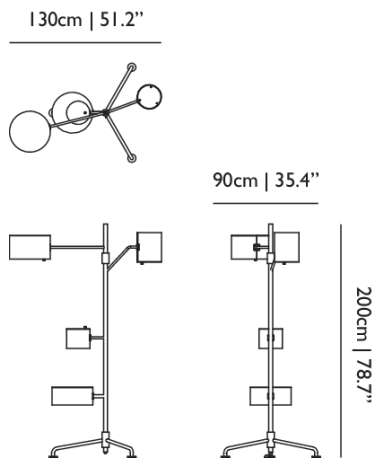

RAL 9016
Traffic white

RAL 1004
Golden yellow

RAL 1023
Traffic yellow

RAL 8016
Mahogany brown

Statistocrat Floor Lamp

Dimensions

Product

WIDTH 130cm | 51.2"
HEIGHT 200cm | 78.7"
DEPTH 90cm | 35.4"
WEIGHT NETTO 23kg | 50.71lbs

Packaging

WIDTH 120cm | 47.2"
HEIGHT 215cm | 84.6"
CUBAGE 3.1m³ | 109.33ft³
LENGTH 120cm | 47.2"
WEIGHT 81kg | 178.57lbs

Technical CU

MATERIAL

Aluminium frame with structured matt powdercoating.

ENERGY LABEL