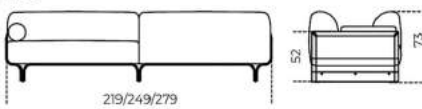

Additional stitching is required for elements with leather upholstery compared to elements with fabric upholstery.

Cm (L x P x H)

219 x 96 x 73

249 x 96 x 73

279 x 96 x 73

Inches (L x P x H)

86³/₄ x 38 x 28³/₄

98³/₄ x 38 x 28³/₄

110 x 38 x 28³/₄

VIS L

VIS R

Finishes

Wood

Bianco Camargue
opaque lacquered

Blu Pacifico opaque
lacquered