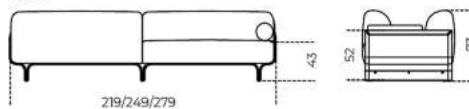

Additional stitching is required for elements with leather upholstery compared to elements with fabric upholstery.

Cm (L x P x H)

219 x 96 x 73

249 x 96 x 73

279 x 96 x 73

Inches (L x P x H)

86³/₄ x 38 x 28³/₄

98³/₄ x 38 x 28³/₄

110 x 38 x 28³/₄

VIS L

VIS R

Finishes

Wood

Bianco Camargue
opaque lacquered

Blu Pacifico opaque
lacquered