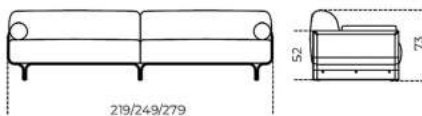

Additional stitching is required for elements with leather upholstery compared to elements with fabric upholstery.

Cm (L x P x H)

219 x 96 x 73

249 x 96 x 73

279 x 96 x 73

Inches (L x P x H)

86³/₄ x 38 x 28³/₄

98³/₄ x 38 x 28³/₄

110 x 38 x 28³/₄

VIS L

VIS R

Finishes

Wood

Bianco Camargue
opaque lacquered

Blu Pacifico opaque
lacquered