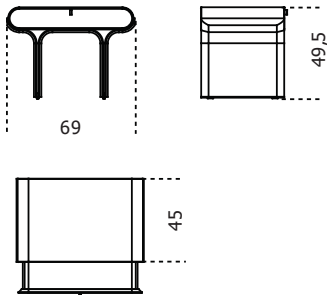

Stami Night

2023

Bedside with drawer with curved black open pore stained ash base and bright brass details. Wooden structure covered by leather or suede as per samples. Additional stitching is required for elements with leather upholstery.

Cm (L x W x H)

69 x 45 x 49.5

Finishings

Metal

Bright brass

Wood

Black stained open
pore ash

Leather Cat.L1