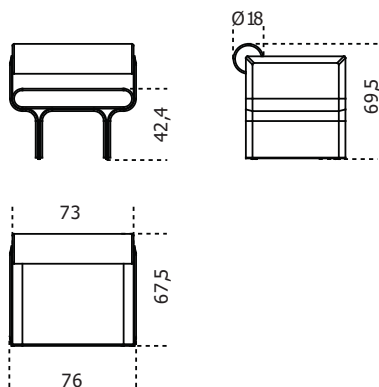

# Stami Lounge

2023

Armchair with curved black open pore stained ash base and bright brass details. Padding in polyurethane foam covered by fabric or leather as per samples. A diam. 38 cm downpadding cushion covered in the same finish of the armchair included. Removable cover. Additional stitching is required for products with leather upholstery compared to products with fabric upholstery.

Cm (L x W x H)

76 x 67.5 x 69.5

Cuscino / Cushion

Ø38