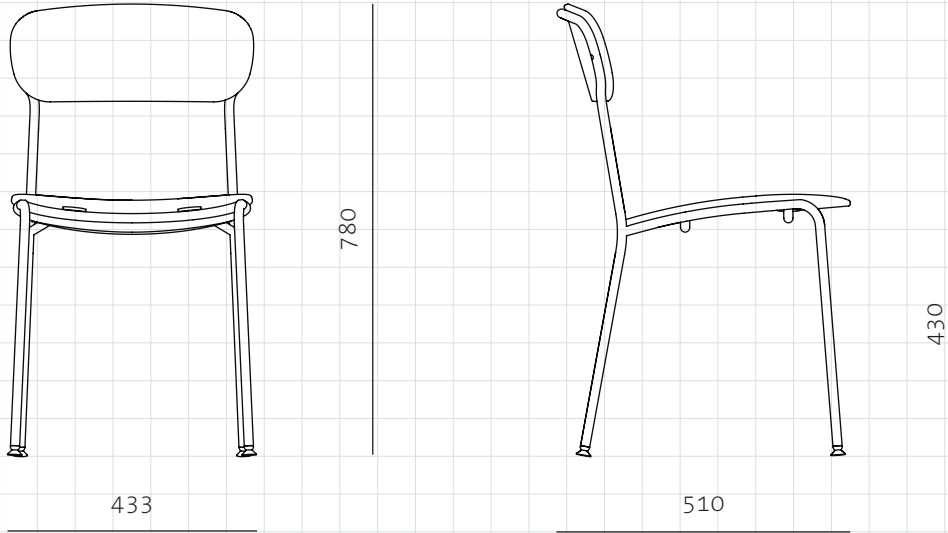

Stack Dining Chair

CODE

ST-S210

DIMENSIONS

W433 x D510 x H780mm

NET WEIGHT

Seating height: 430mm

ENVIRONMENT

**Package Qty** 1 pcs/box

Packaging	Measurement (mm)	Volume (cbm)	Gross Weight (kg)
-----------	------------------	--------------	-------------------

FCL	W498 x D575 x H865	0.25	9.70
-----	--------------------	------	------

LCL/AIR	W538 x D615 x H955	0.32	13.60
---------	--------------------	------	-------