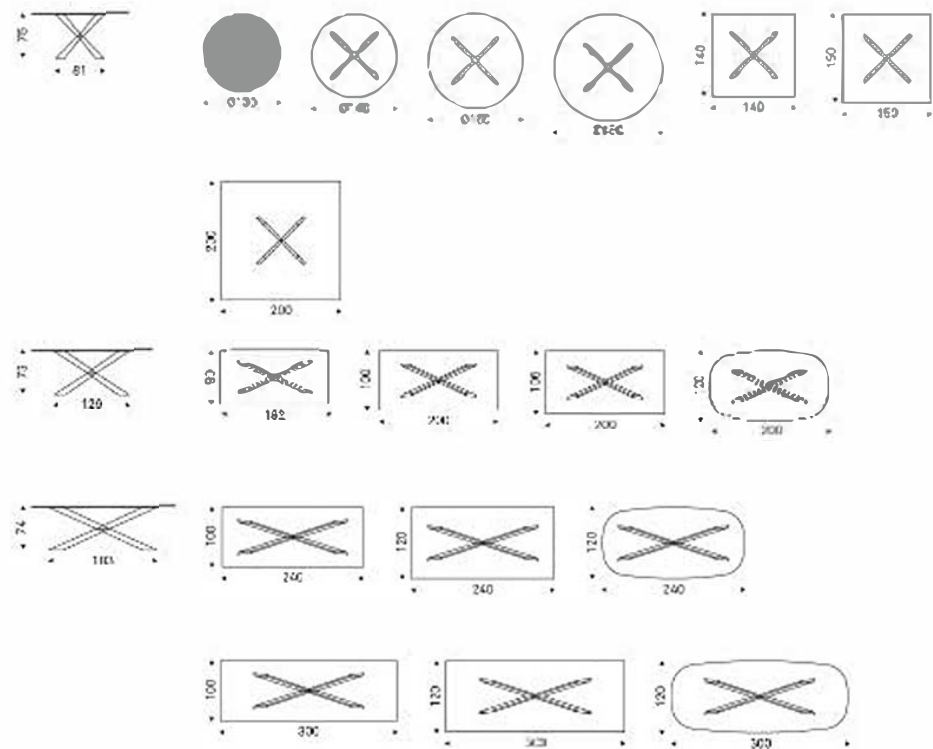

Product description

Table with base in matt black (0P17), graphite (0P62), white (0P71) painted steel, or polished stainless steel, or in satin bronze (15), satin blatinum (1) painted steel, or with wooden base in Canotto walnut (N), dark Weigal (W) or Heritage oak (H). Top in 18mm clear, extra clear or extra clear glass with reversed bevelled edges, laid on the base. Glass top 12mm on 200x106 and 182x75 version. Small reflection irregularities on the stainless steel base or glass on the satin blatinum or satin bronze painted base are due to handmade processing.

Dimension

- ø130x75h
- ø140x75h
- ø160x75h
- ø180x75h
- 140x140x75h
- 150x150x75h
- 200x200x75h
- 182x75x75h
- 200x100x75h
- 200x100x75h sag
- 240x100x75h
- 240x120x75h rettangolare
- 240x120x75h sag
- 300x100x75h
- 300x120x75h
- 300x120x75h sag