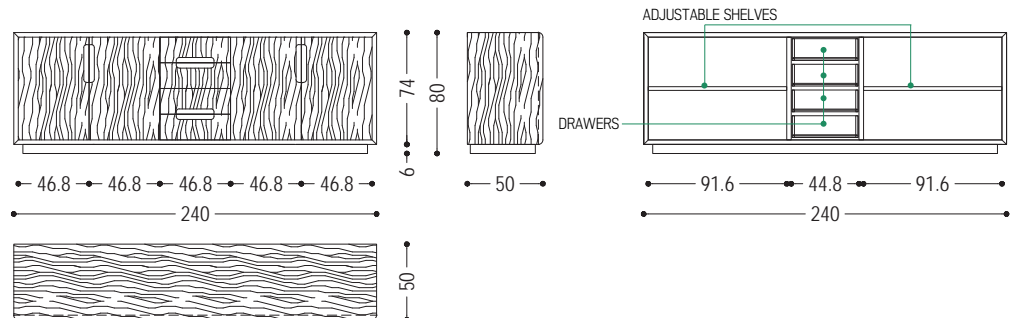

pieces of
furniture