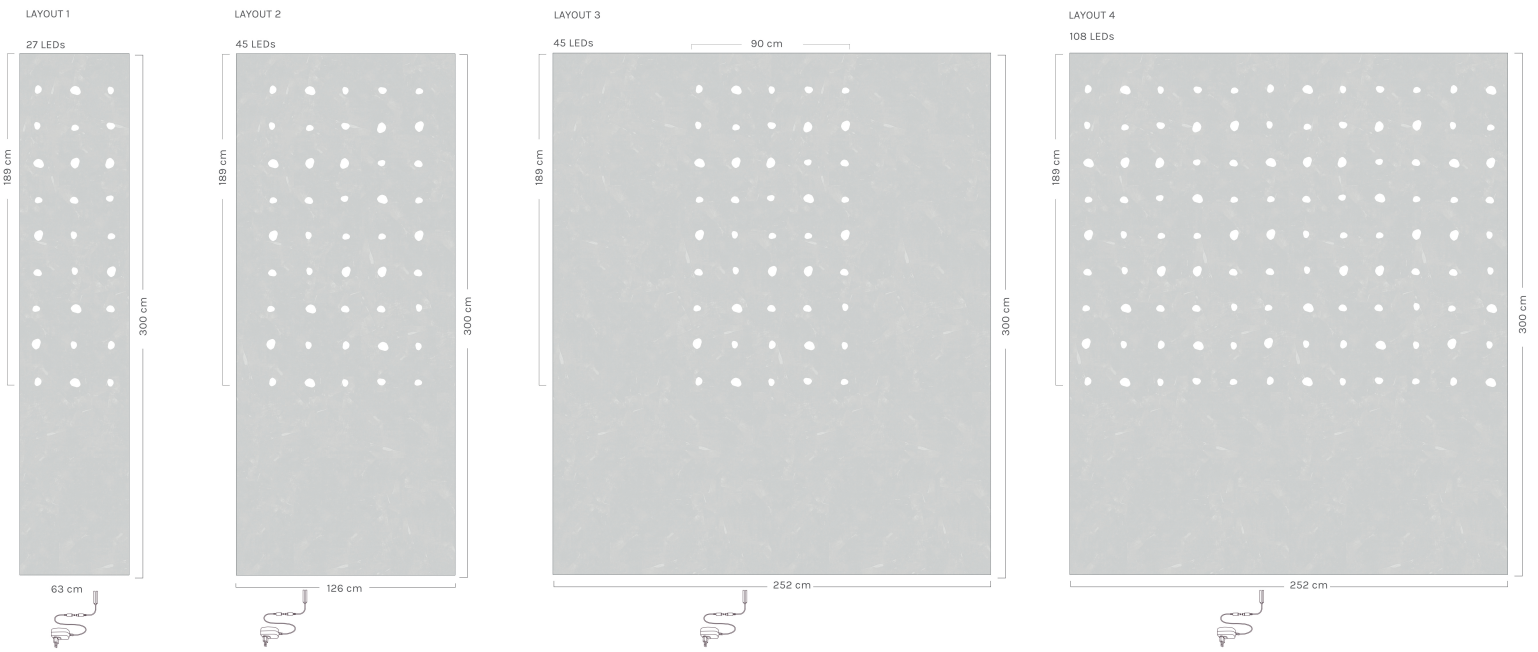

Snow LED Wallpaper

Meystyle

Soft natural shapes on a sophisticated color pallet add a little layer of intricacy to the modern minimal feel. The LEDs on this design are really worth keeping on all day and all night. The light looks very subtle during the daytime giving depth to the pattern and forms an elegant geometric pattern after the sun goes down.

When used as the only light the 14- 23 LEDs provide very subtle ambient lighting around the wall in full darkness. 45 LEDs will allow you to move around an average-sized room comfortably without the need for another light source. Please note that LEDs give dispersed light not suitable for tasks that require precise visual attention such as reading.