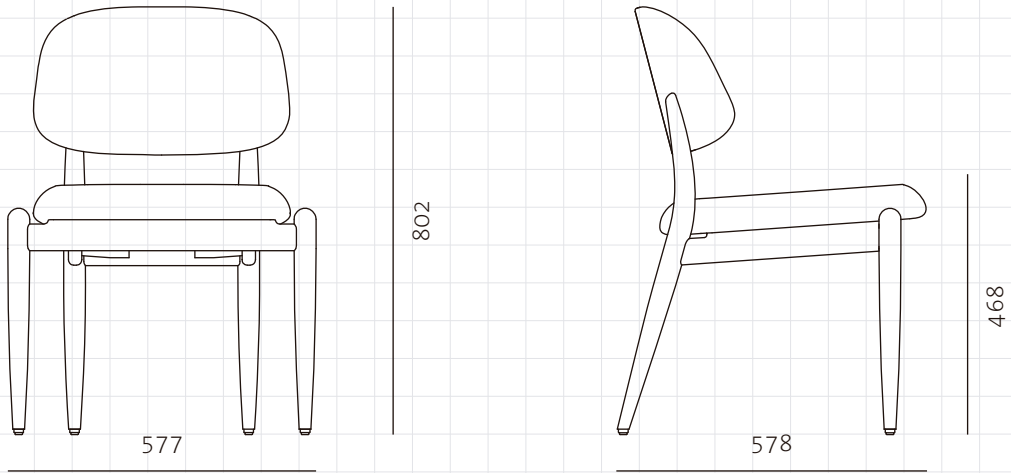

**SLOW COLLECTION
BY SPACE COPENHAGEN**

**CASA
DESIGN**
GROUP

Slow Side Chair

CODE

SL-S210

DIMENSIONS

W577 x D578 x H802mm

NET WEIGHT

Seating height: 468mm

ENVIRONMENT

6.7 kg

MATERIALS

Indoor

Solid wood frame, Upholstery

*Please refer to website or contact your local representative for complete material swatches.

SHIPPING

Package	Assembled		
Package Qty	1 pcs/box		
Packaging	Measurement (mm)	Volume (cbm)	Gross Weight (kg)
FCL	W680 x D680 x H870	0.40	13.0
LCL/AIR	W720 x D720 x H960	0.50	19.0