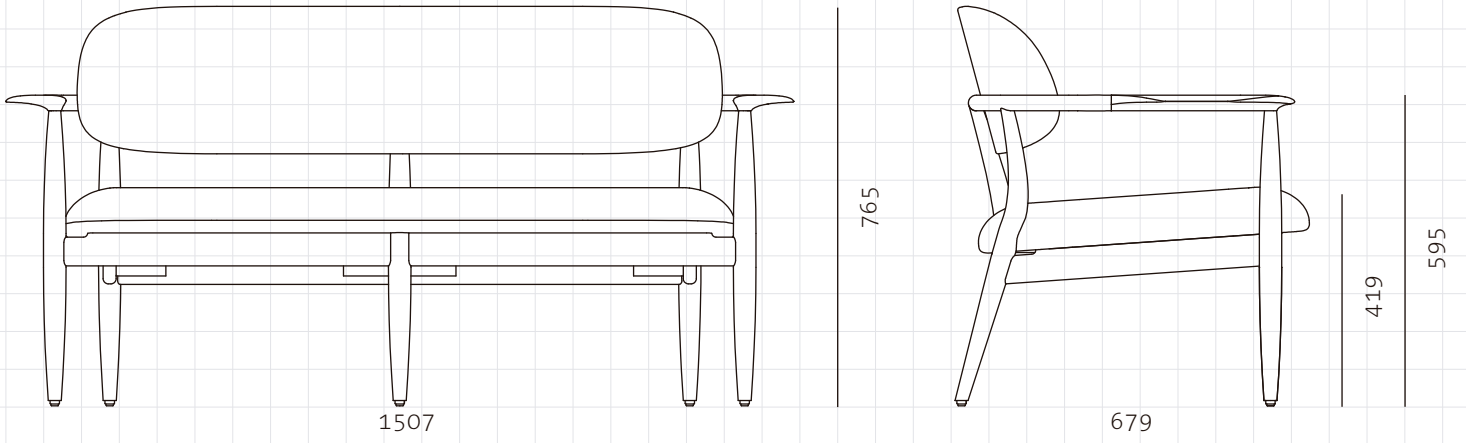

SLOW COLLECTION
BY SPACE COPENHAGEN

CASA
DESIGN
GROUP

Slow Lounge Chair Two Seater

CODE
DIMENSIONS

SL-S121
W1507 x D679 x H765mm

NET WEIGHT
ENVIRONMENT
MATERIALS

Seating height: 419mm
20 kg
Indoor
Solid wood frame, Upholstery

*Please refer to website or contact your local representative for complete material swatches.

SHIPPING

Package	Assembled		
Package Qty	1 pcs/box		
Packaging	Measurement (mm)	Volume (cbm)	Gross Weight (kg)
FCL	W1572 x D744 x H850	0.99	30.0
LCL/AIR	W1592 x D764 x H945	1.15	44.0