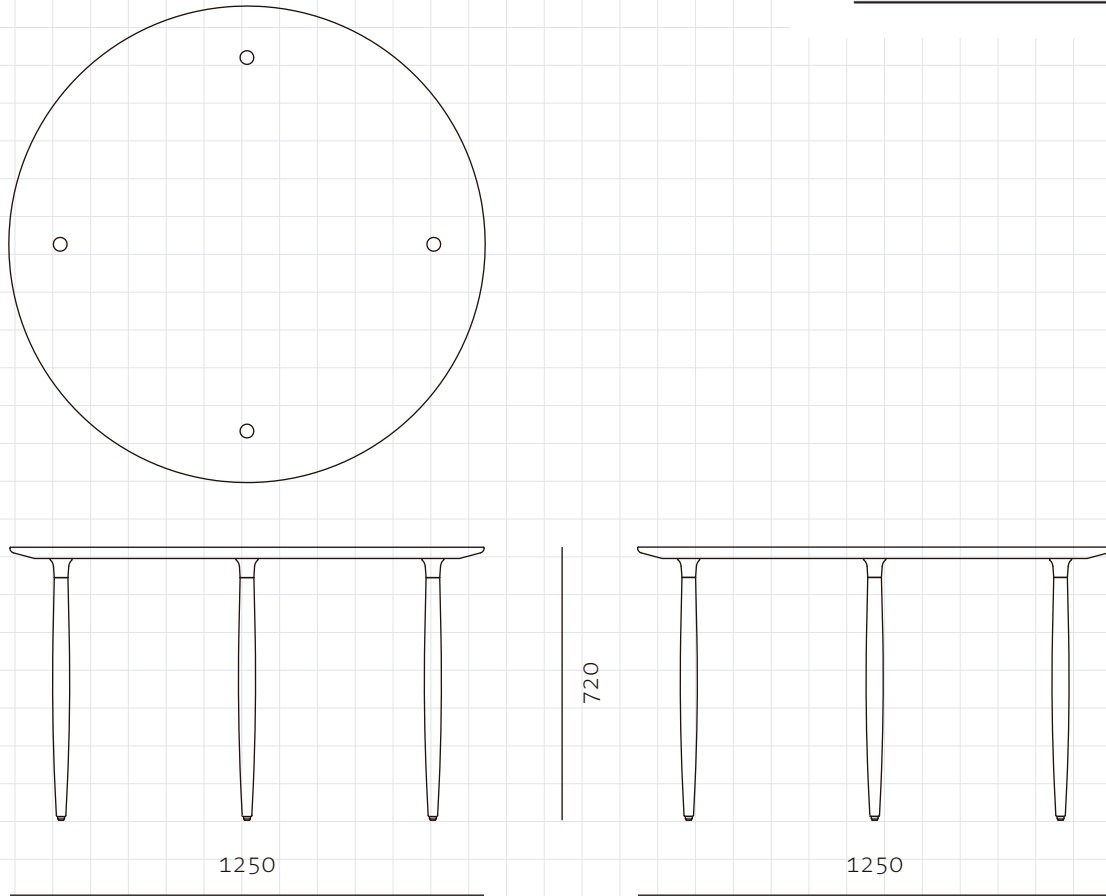

**SLOW COLLECTION
BY SPACE COPENHAGEN**

**CASA
DESIGN
GROUP**

Slow Dining Table

CODE

SL-T410-1250

DIMENSIONS

W1250 x D1250 x H720mm

NET WEIGHT

Package	Knock Down		
Package Qty	1 pcs/box		
Packaging	Measurement (mm)	Volume (cbm)	Gross Weight (kg)
FCL	W1325 x D1325 x H105	0.18	23.0
	W373 x D373 x H763	0.11	14.0
LCL/AIR	W1345 x D1345 x H200	0.36	44.0
	W373 x D373 x H763	0.11	14.0