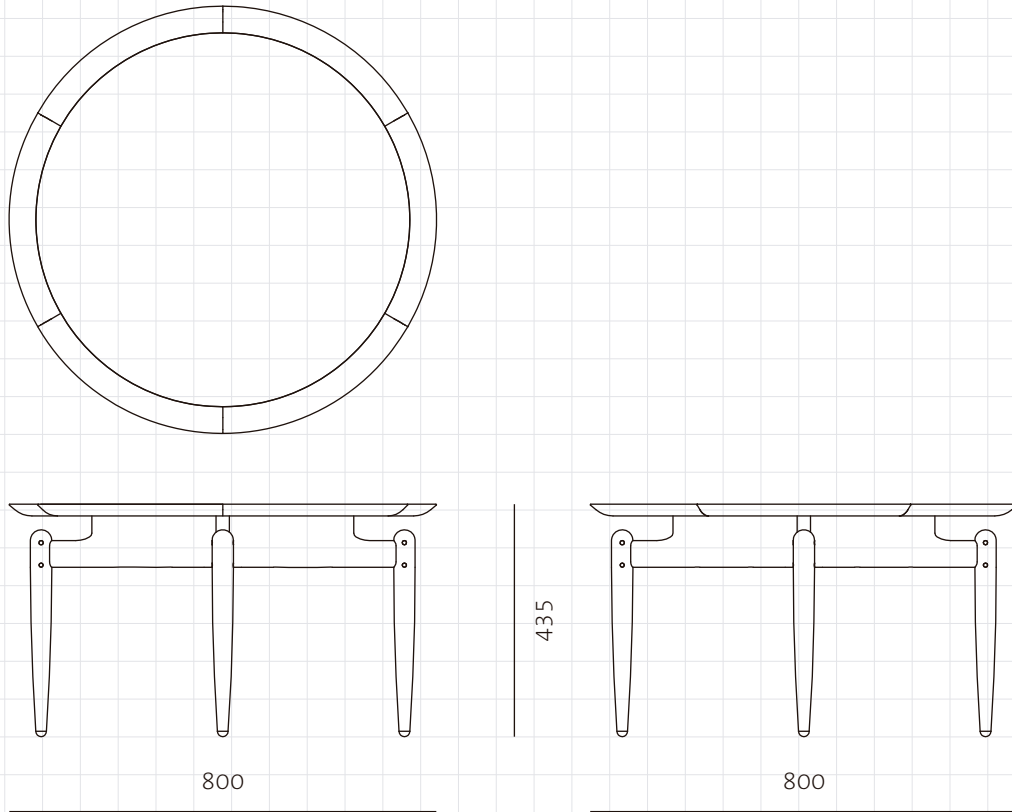

Slow Coffee Table

CODE SL-T210-800
DIMENSIONS W800 x D800 x H435mm

NET WEIGHT 6.5 kg
ENVIRONMENT Indoor

MATERIALS Solid wood frame, Veneer laminate top
*Please refer to website or contact your local representative for complete material swatches.

SHIPPING	Package	Knock Down		
	Package Qty	1 pcs/box		
	Packaging	Measurement (mm)	Volume (cbm)	Gross Weight (kg)
	FCL	W900 x D900 x H198	0.16	10.0
	LCL/AIR	W920 x D920 x H293	0.25	20.0