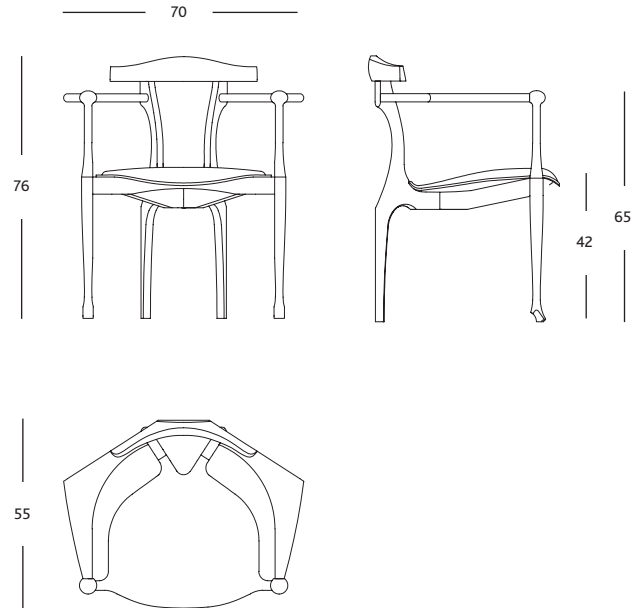

CLEANING AND MAINTENANCE:

The wood must always be cleaned with a slightly humid cloth and dried with a cotton cloth.

The leather seat must be cleaned with a cotton, dry cloth (we suggest a white cloth). For maintenance it is recommended that a natural colourless wax be applied.