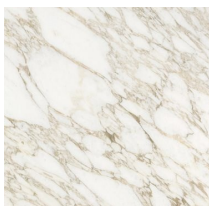

Sensei Console

2023

Console with “deep black” lacquered metal structure and wooden top. Black open pore stained ash shelf and back. Resting on the wooden top, 12mm glass top with half bull-nose grinding in the exclusive finish “Rosso Marte” or painted as per samples in the bright version. Also available with 20mm natural polished Calacatta Vagli Oro marble, brushed Ceppo di Gré®, satin Arabescato Orobico Rosso or brushed Bianco Carrara Gioia. Lounge version height cm 65, available on request. Metal accessories tray covered by leather fard as per samples, on request.

45 x 20 x 4

Piano in cristallo
Glass top

Piano in marmo
Marble top

Finishings

Marble

Bianco Carrara

Calacatta Vagli Oro

Ceppo di Gré

Orobico Arabescato
Rosso

Glass

Bright black

Bright blue-grey

Bright cadet blue

Bright cement

Bright champagne

Bright dark grey