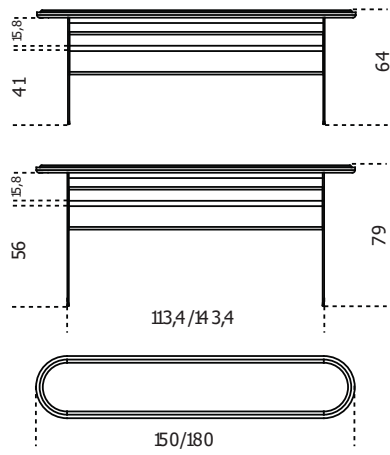

Cm (L x W x H)

Piano in cristallo / Glass top

150 x 35 x 65

150 x 35 x 80

Piano in marmo / Marble top

180 x 35 x 65

180 x 35 x 80

Vassoio portaoggetti / Accessories tray

45 x 20 x 4

Piano in cristallo
Glass top

Piano in marmo
Marble top

Finishings

Marble

Bianco Carrara

Calacatta Vagli Oro

Ceppo di Gré