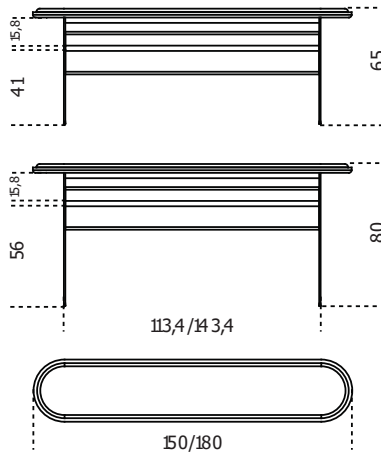

Cm (L x W x H)

Piano in cristallo / Glass top

150 x 35 x 65

150 x 35 x 80

Piano in marmo / Marble top

180 x 35 x 65

180 x 35 x 80

Vassoio portaoggetti / Accessories tray

45 x 20 x 4

Piano in cristallo
Glass top

Piano in marmo
Marble top

Finishings

Marble

Bianco Carrara

Calacatta Vagli Oro

Ceppo di Gré