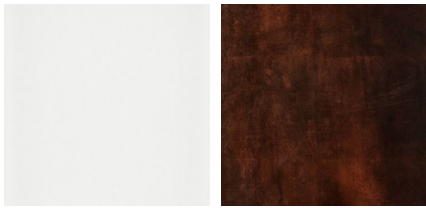

Sensei Console

2023

Console with “deep black” lacquered metal structure and wooden top. Black open pore stained ash shelf and back. Resting on the wooden top, 12mm glass top with half bull-nose grinding in the exclusive finish “Rosso Marte” or painted as per samples in the bright version. Also available with 20mm natural polished Calacatta Vagli Oro marble, brushed Ceppo di Gré®, satin Arabescato Orobico Rosso or brushed Bianco Carrara Gioia. Lounge version height cm 65, available on request. Metal accessories tray covered by leather fard as per samples, on request.

Orobico Arabescato
Rosso

Glass

Bright black

Bright blue-grey

Bright cadet blue

Bright cement

Bright champagne

Bright dark grey

Bright green-grey

Bright liquorice

Bright mink

Bright olive

Bright rose powder

Bright taupe

Bright white

Rosso Marte

Wood

Black stained open
pore ash

Deep Black