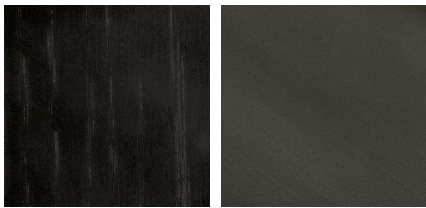

Sensei Console

2023

Console with “deep black” lacquered metal structure and wooden top. Black open pore stained ash shelf and back. Resting on the wooden top, 12mm glass top with half bull-nose grinding in the exclusive finish “Rosso Marte” or painted as per samples in the bright version. Also available with 20mm natural polished Calacatta Vagli Oro marble, brushed Ceppo di Gré®, satin Arabescato Orobico Rosso or brushed Bianco Carrara Gioia. Lounge version height cm 65, available on request. Metal accessories tray covered by leather fard as per samples, on request.

Orobico Arabescato
Rosso

Glass

Bright black

Bright blue-grey

Bright cadet blue

Bright cement

Bright champagne

Bright dark grey

Bright green-grey

Bright liquorice

Bright mink

Bright olive

Bright rose powder

Bright taupe

Bright white

Rosso Marte

Wood

Black stained open
pore ash

Deep Black