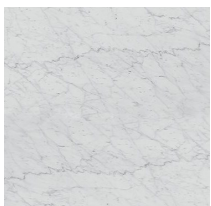

Sensei Console

2023

Console with “deep black” lacquered metal structure and wooden top. Black open pore stained ash shelf and back. Resting on the wooden top, 12mm glass top with half bull-nose grinding in the exclusive finish “Rosso Marte” or painted as per samples in the bright version. Also available with 20mm natural polished Calacatta Vagli Oro marble, brushed Ceppo di Gré®, satin Arabescato Orobico Rosso or brushed Bianco Carrara Gioia. Lounge version height cm 65, available on request. Metal accessories tray covered by leather fard as per samples, on request.

45 x 20 x 4

Piano in cristallo
Glass top

Piano in marmo
Marble top

Finishings

Marble

Bianco Carrara

Calacatta Vagli Oro

Ceppo di Gré

Orobico Arabescato
Rosso

Glass

Bright black

Bright blue-grey

Bright cadet blue

Bright cement

Bright champagne

Bright dark grey