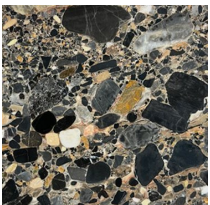

Selce

2023

Coffee table in stone. Available in “Ceppo dei Volpi” or “Ceppo Antico”. On request also available in natural brushed Travertino Romano (not treated with resin). Right or left version (A and C) to be specified when ordering.

Cm (L x W x H)

A | 85 x 68 x 36.8

B | Ø50 x 50.8

C | 136 x 70 x 30.8

Finishings

Marble

Ceppo Antico

Ceppo dei Volpi

Travertino romano