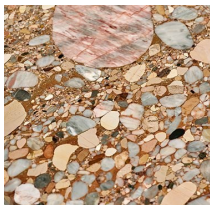

Selce

2023

Coffee table in stone. Available in “Ceppo dei Volpi” or “Ceppo Antico”. On request also available in natural brushed Travertino Romano (not treated with resin). Right or left version (A and C) to be specified when ordering.

Cm (L x W x H)

A | 85 x 68 x 36.8

B | Ø50 x 50.8

C | 136 x 70 x 30.8

Finishings

Marble

Ceppo Antico

Ceppo dei Volpi